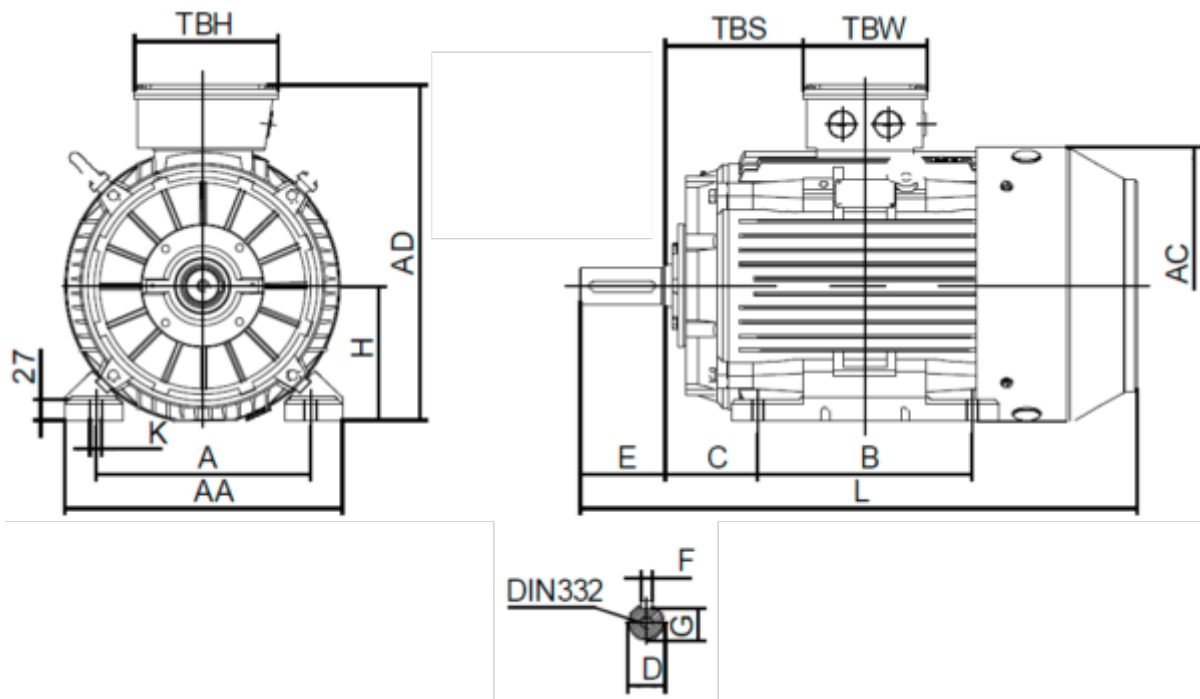

# Data Sheet

Article number: 25030550042201

Description: Kleedrive T3C 225M2-4 55.0KW 1400 rpm  
3x400/690V 50HZ IP55 B3 Eff=94,6%

## Measures

A = 356	F = 16	TBW = 186
AA = 440	G = 49	
AC = Ø459	H = 225	
AD = 558	HD = 333	
B = 311	K = Ø19	
C = 149	L = 805	
D = Ø55	TBH = 233	
E = 110	TBS = 211.5	